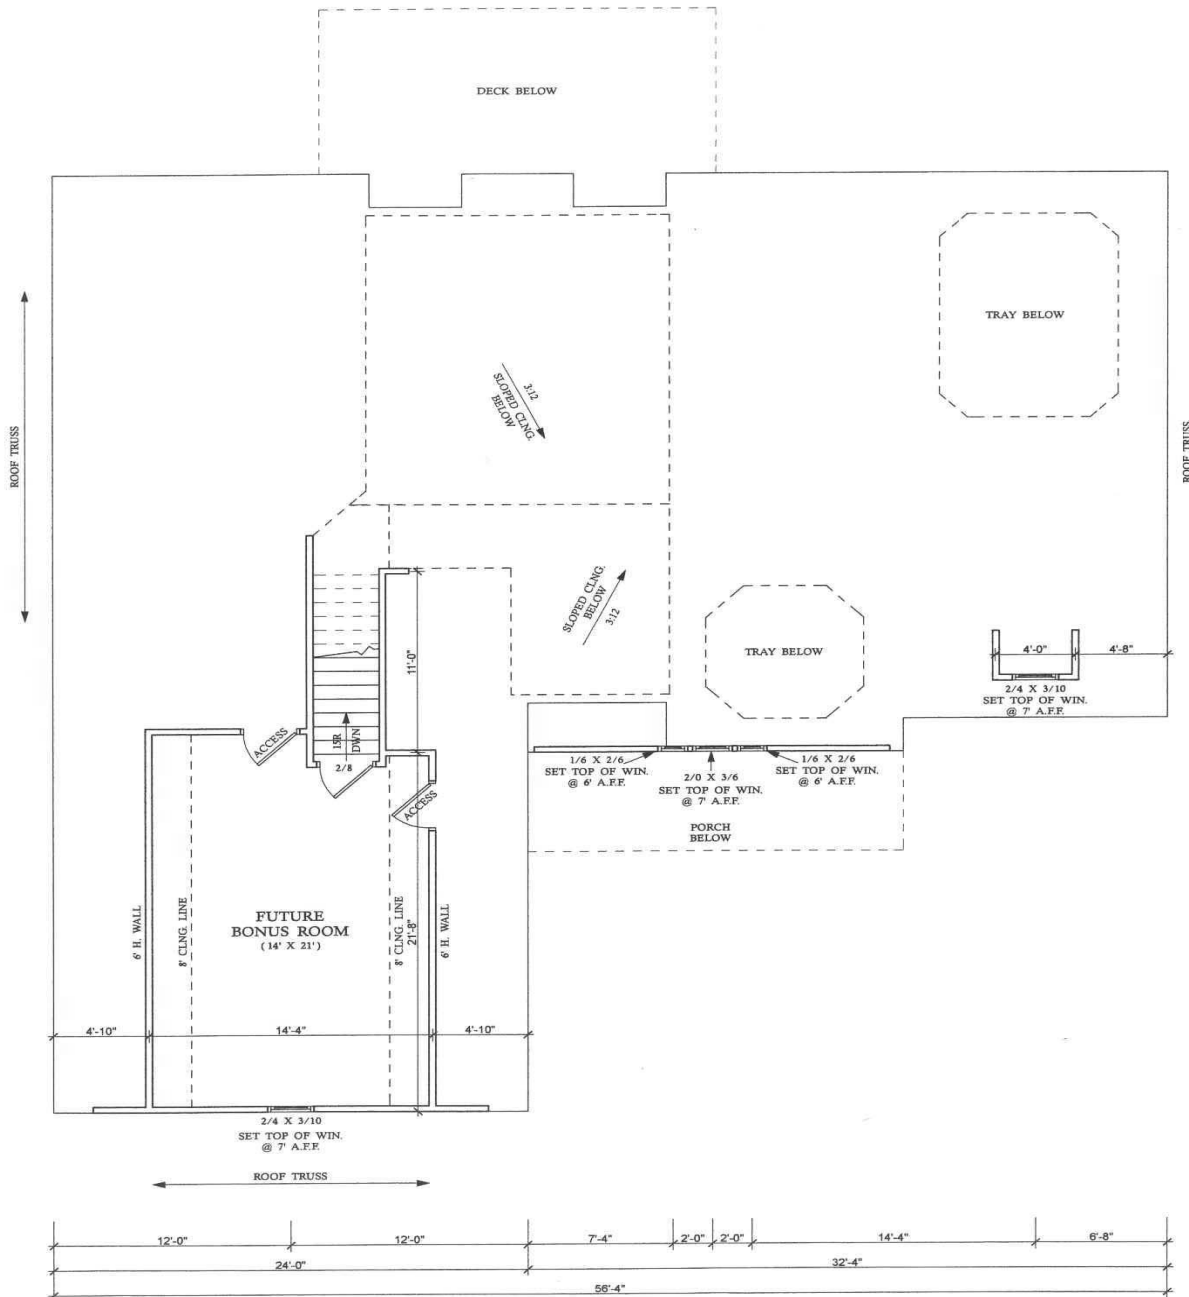

ASHE - HBA 1892SF

- 10' CEILING HEIGHT
- ALL ANGLES 45D U.N.O.
- 2 X 6 LOAD WALLS AS SHOWN

ASHE - HBA 1892SF

- FUTURE BONUS ROOM
- 8' CEILING U.N.O.
- ALL ANGLES 45 U.N.O.